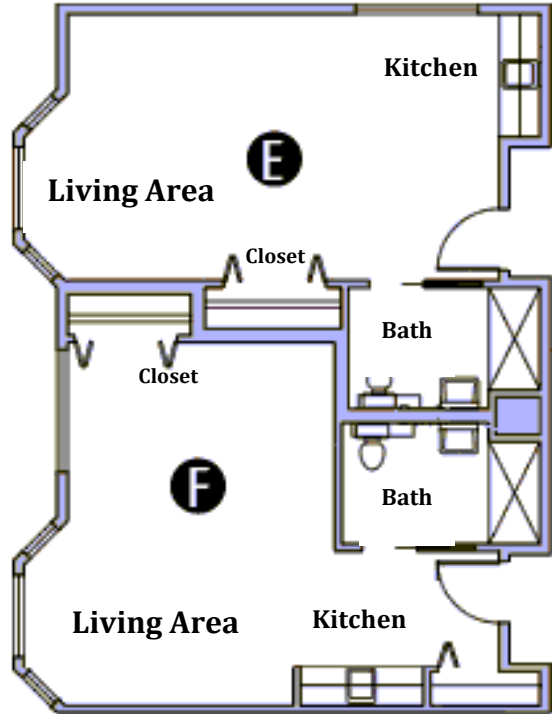

Typical Studio

300 Square Feet

Typical Alcove Units E & F

Unit E - 370 Square Feet

Unit F - 385 Square Feet

Typical 1 Bedroom Unit

450 Square Feet

Typical 1 Bedroom Conversion Unit

(2 Occupants)

455 Square Feet